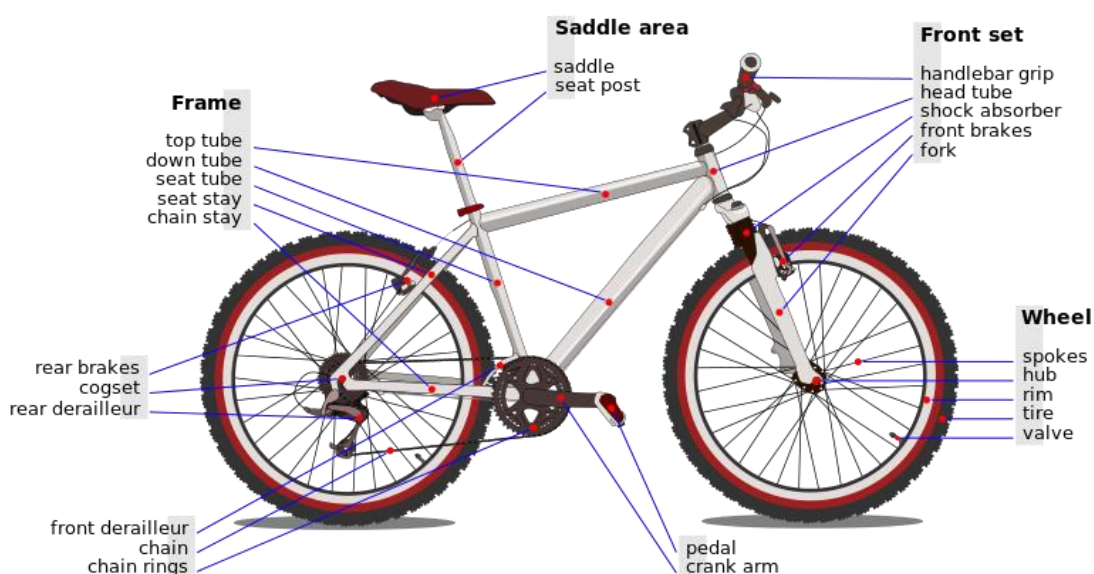

SOME TIPS ON BUYING A SECOND HAND BICYCLE

- **Size:** You should be able to comfortably reach the ground with your feet while sitting in the saddle – if not the bike is too big/small or the seat needs to be adjusted up/down
- **Type of bike:** Choose what kind of bike you need. Road racing bikes usually have dropped handlebars, a light frame, thin tyres and are good for fast cycling. Mountain bikes have sturdier frames, thicker tyres and are good for off road cycling. Touring bikes are heavier, more comfortable, and more suited for attaching panniers and baskets. There are also many hybrid bikes.
- **Test ride the bike before buying:** Don't buy a bike without viewing it first and testing it out.
- **Cost:** A second hand bike in reasonable condition – usually a reasonable quality bikes is around £100-£200. A reasonable quality new bike- usually from £200. Don't pay until you have seen the bike and checked it out.
- **Condition:** The frame should not be cracked, tyres should be in good condition, chain not badly rusted, brakes working and gears changing easily.
- **Stolen:** Check BikeRegister's database of stolen bikes against the frame ID or bike code of the bike you want to buy